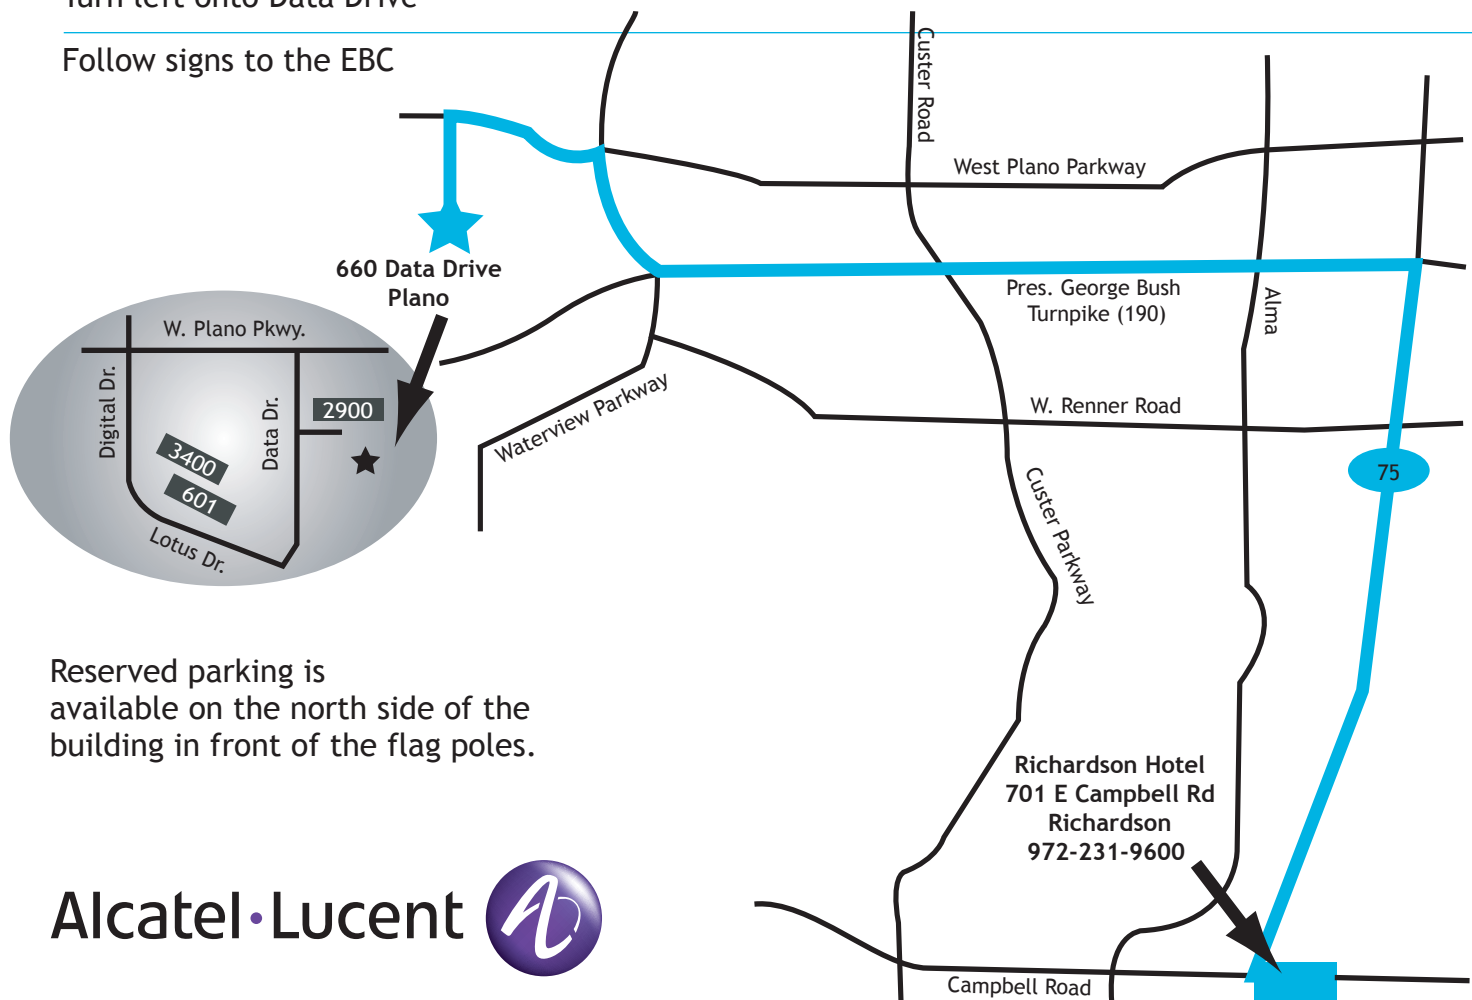

## > Richardson Hotel to Alcatel-Lucent Executive Briefing Center

Depart on East Campbell Road

Turn onto North Central Expressway (US-75 N)

Merge onto US-75 North

Take exit 28B onto the President George Bush Turnpike

Merge onto President George Bush Turnpike, heading west

Take exit ramp toward UT Dallas/Independence Parkway/Waterview Parkway

Stay straight to go onto the W President George Bush Hwy (190)/President George Bush Freeway

Turn slightly right onto Independence Parkway

Turn left onto W Plano Parkway

Turn left onto Data Drive

Follow signs to the EBC

Reserved parking is available on the north side of the building in front of the flag poles.