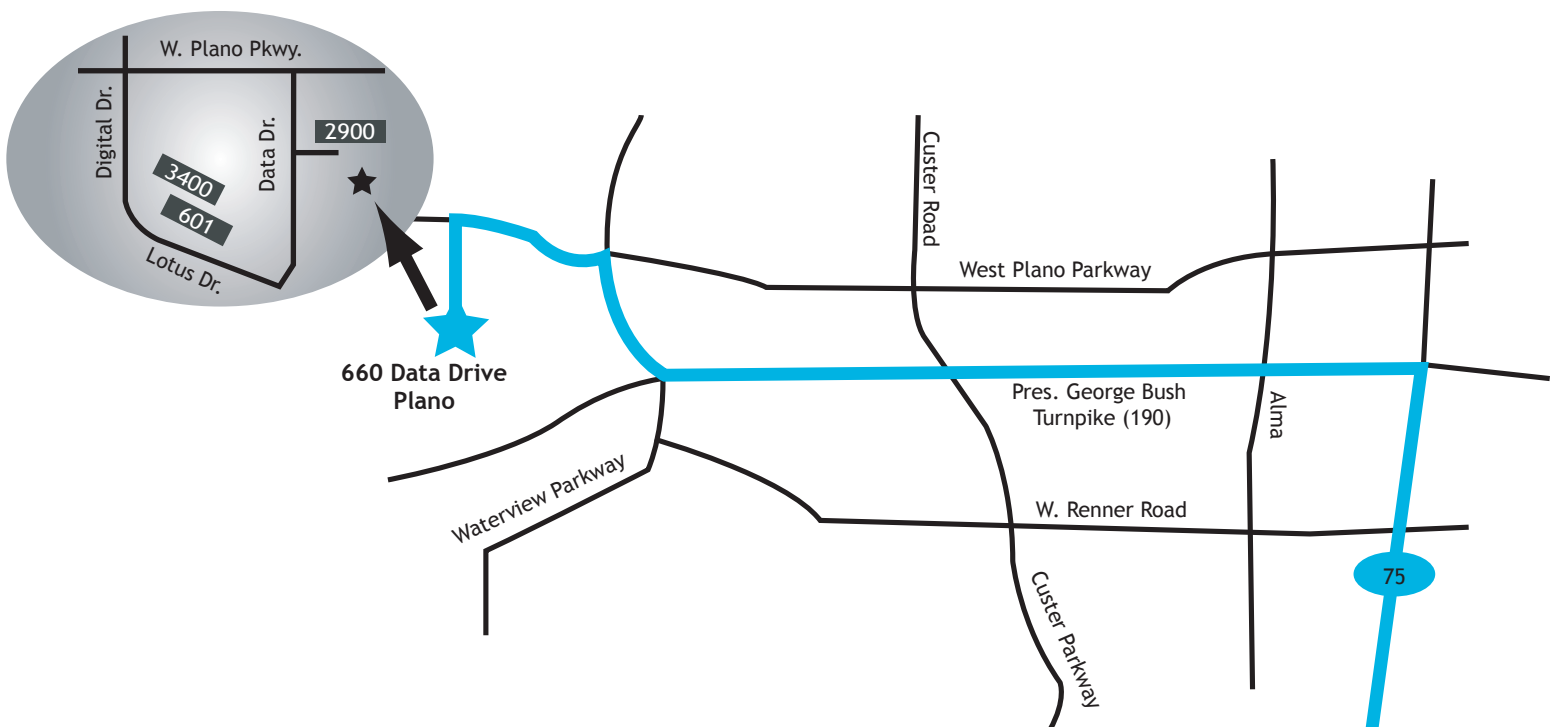

Take East Lookout Drive and turn slightly right onto North Central Expressway (US-75 N)

Merge onto US-75 North

Take exit 28B onto the President George Bush Turnpike

Merge onto President George Bush Turnpike, heading west

Take exit ramp toward UT Dallas/Independence Parkway/Waterview Parkway

Stay straight to go onto the W President George Bush Hwy (190)/President George Bush Freeway

Turn slightly right onto Independence Parkway

Turn left onto W Plano Parkway

Turn left onto Data Drive

Follow the signs to the Executive Briefing Center. Reserved parking is available on the north side of the building in front of the flag poles.

Renaissance Hotel
900 East Lookout Drive
Richardson | 972-367-2000