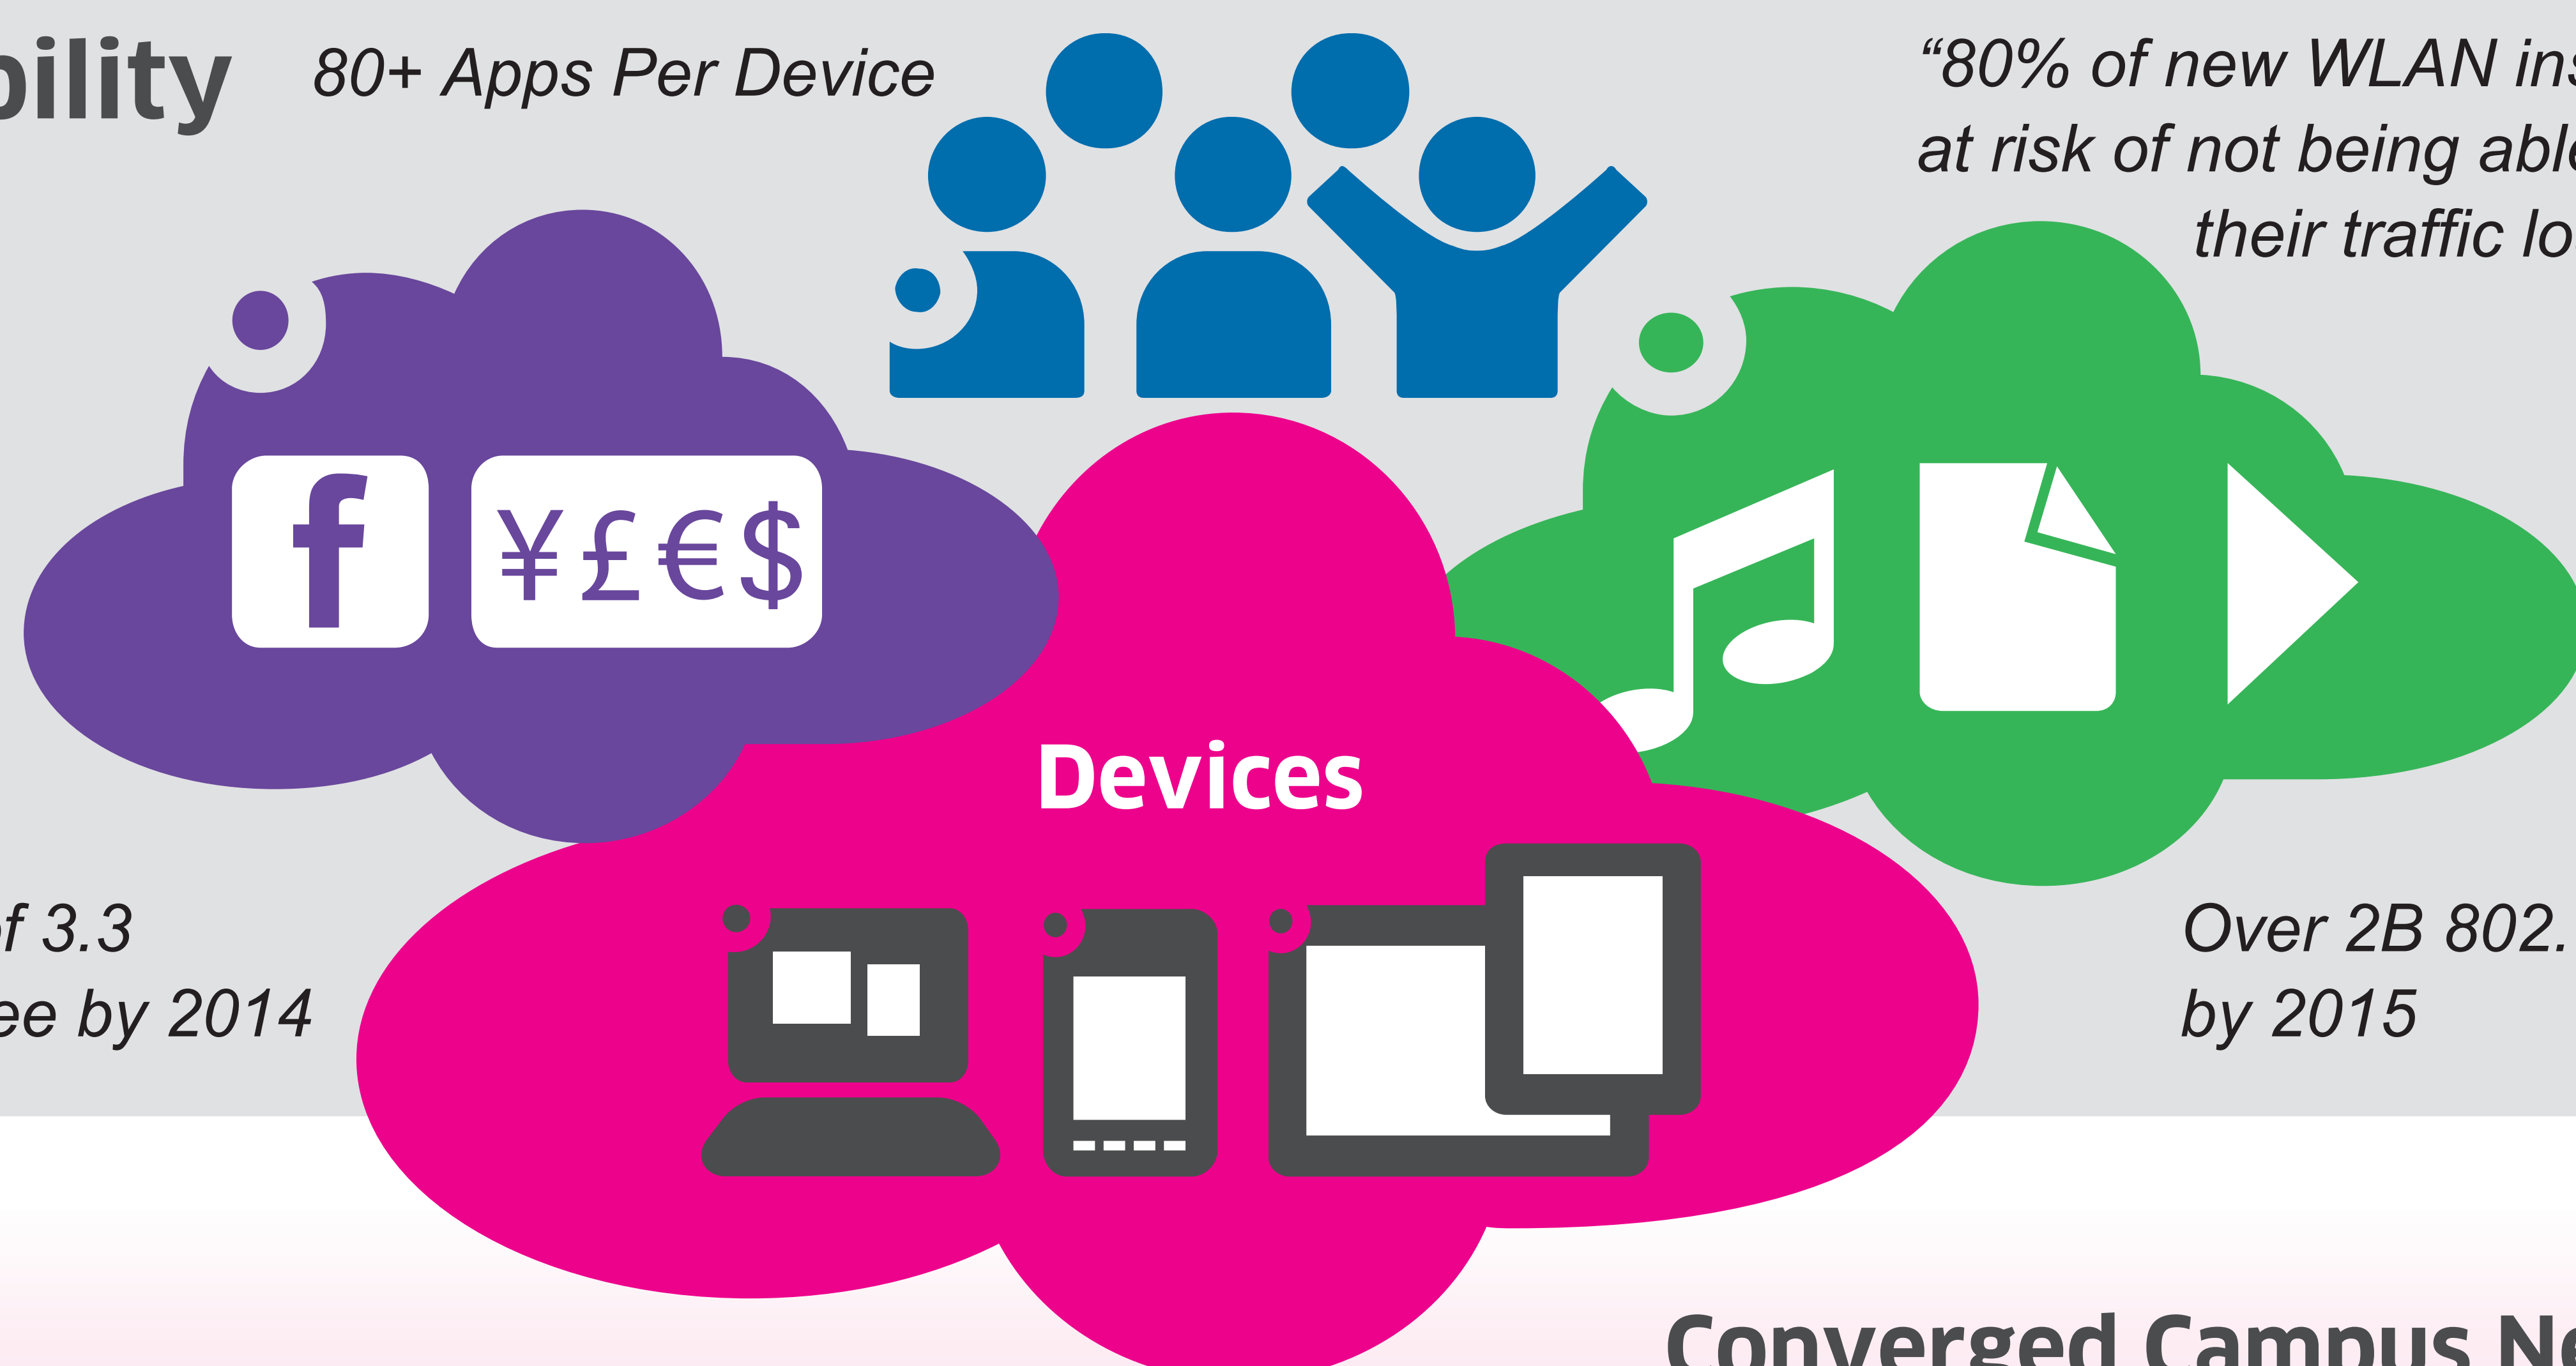

UNIFY YOUR NETWORKS FOR THE MOBILE ENTERPRISE

BYOD & Mobility *80+ Apps Per Device*

More...
Users
Devices
Apps
Multimedia

Estimated Average of 3.3 Devices Per Employee by 2014

"80% of new WLAN installations are at risk of not being able to handle their traffic loads by 2015."
– Gartner

Over 2B 802.11ac Devices by 2015

802.11ac Facts

- Faster – 1.3 Gbps 5 GHz WiFi
- Up to 20% Greater Range
- PoE Consideration

Converged Campus Network

- Pervasive Wireless
- Increased Speed & Capacity
- Broad Coverage

EXPAND THE WIRELESS

Converged Campus Network

- Increased Speed & Performance
- Power WiFi APs: PoE+
- Secure LAN access

TRANSFORM YOUR LAN EDGE

Simplified Architecture
10 GigE/40 GigE

Converged Campus Network

- Simplified Network
- Right-Sized, High-Performance, Virtualized Core

RIGHT-SIZE YOUR CORE

Unified Access & BYOD Services

Converged Campus Network

- Same network services for wired and wireless
- Unified Policies
- Unified Management
- BYOD Enablement