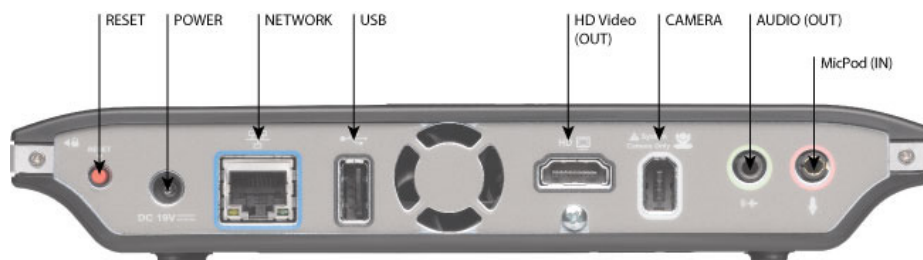

Directory and Address Book

Up to 1000 local directory entries
Save, Lock, Remove, Redial list features
Missed call notification
Auto-discovery directory lookup (patent pending)
LDAP support / H.350 compliant
Skype™ Contacts support

System Management

SNMP
Backup and Restore capability

Power

AC Voltage 100-240V, 50-60 Hz, 1.0A via external power supply
Typical Power Consumption: 75.4 Watts
Maximum Power Consumption: 91.5 Watts
Maximum Calorific Power: 312 BTU/H

Environmental Data

Operating temperature: 0 C (32 F) to 40 C (104 F)
Operating Humidity: 15% to 85%, non-condensing
Storage temperature: -20 C (-4 F) to 60 C (140 F)
Storage humidity: 10% to 90%, non-condensing

Codec Dimensions

Width: 206mm (8.1")
Depth: 121mm (4.7")
Height: 33mm (1.3")
Weight: 0.45Kg (1.0 lbs)

Regulatory Model Number

LifeSize Passport = LFZ-014

Regulatory Certifications

FCC Class A: LifeSize Passport - LifeSize Camera
FCC Class B: LifeSize Passport - LifeSize Focus

For additional information: www.lifesize.com/support

Information contained in this document is subject to change without notice. LifeSize® is the registered trademark or trademark of LifeSize Communications Inc. All other trademarks are the property of their respective owners. For patents covering LifeSize® products refer to <http://www.lifesize.com/support/legal>.
© Copyright 2010. All rights reserved. July 2010.

LifeSize Communications: Phone: +1 512 347 9300
1601 S. MoPac Expressway Fax: +1 512 347 9301
Suite 100 Email: info@lifesize.com
Austin, Texas 78746 USA www.lifesize.com