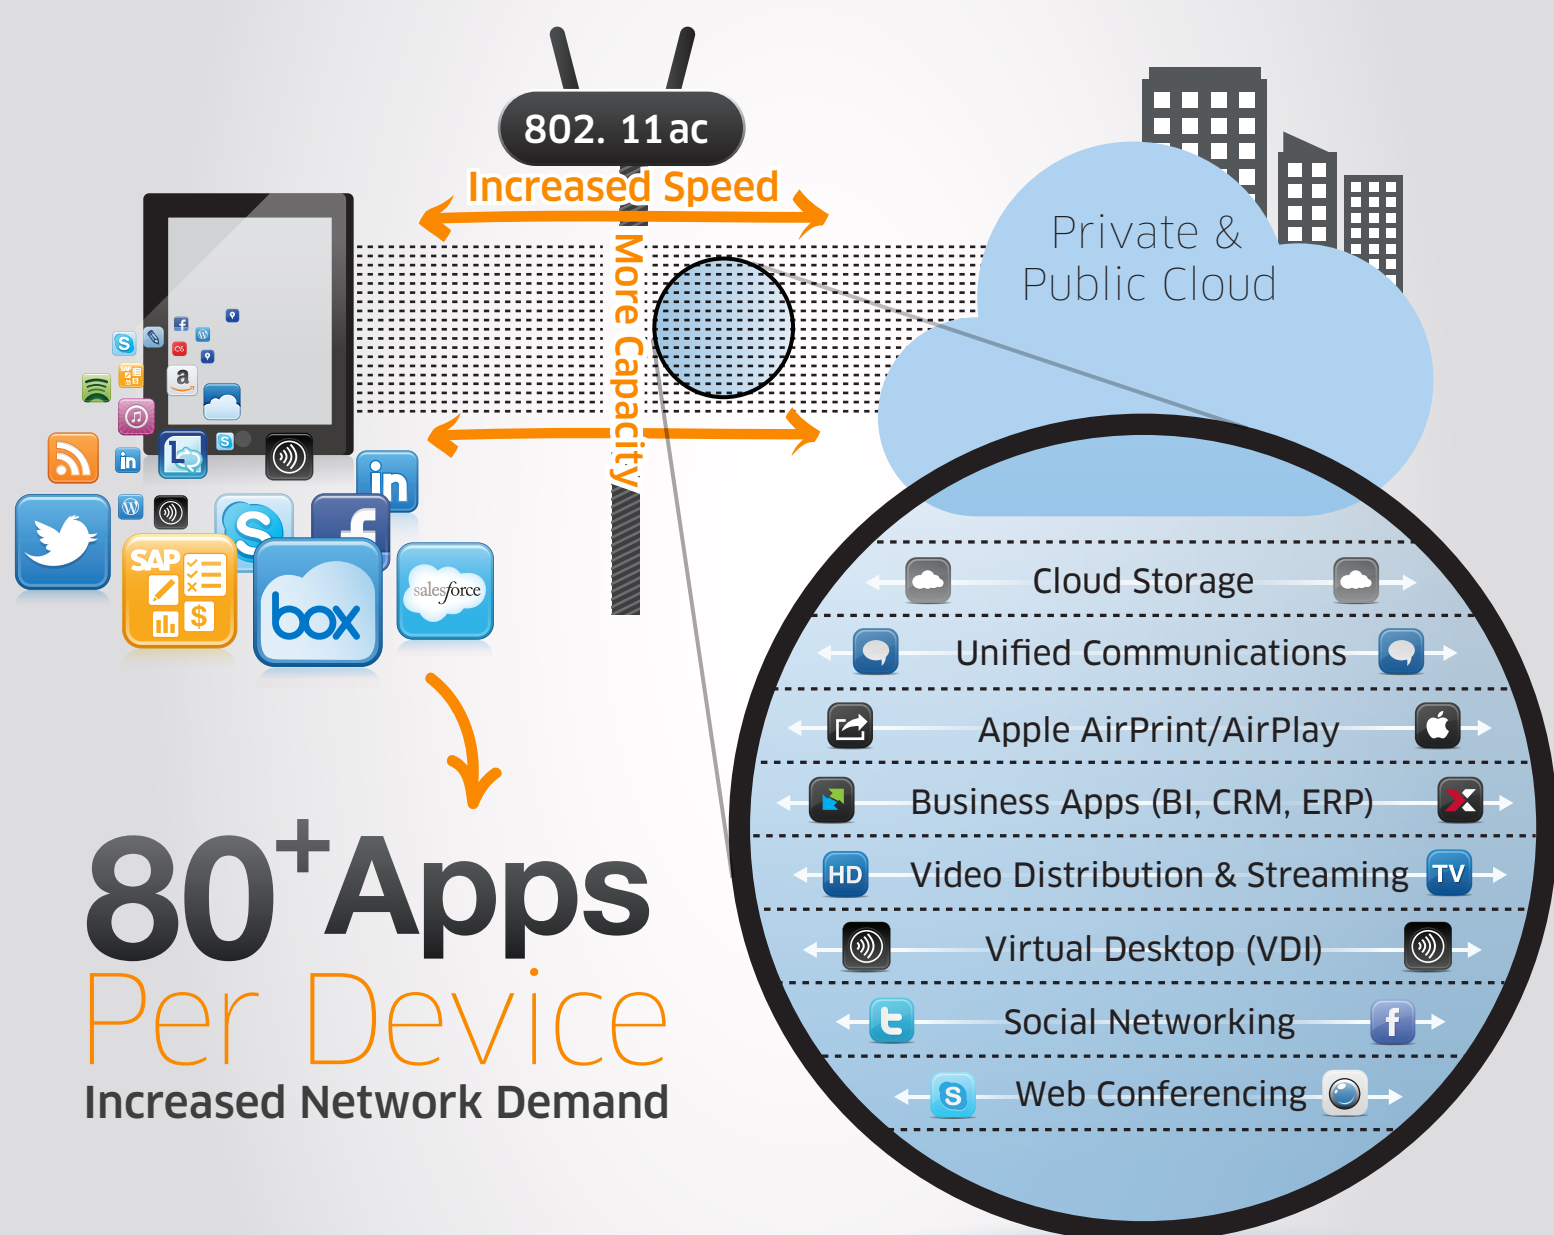

# 802.11ac: Gigabit Wi-Fi

Coming to a Device Near You!

**Faster**

1.3 Gbps 5GHz WiFi

**PoE+**

Requires for full functionality

**802.11ac**  
Factoids

Up to

**20%**

Greater range with  
Transmit Beamforming

## Data Rates for Mobile Devices

802.11n

802.11ac

Device Type	802.11n		802.11ac		
	20 MHz	40 MHz	20 MHz	40 MHz	80 MHz
Smartphone (one stream) Mbps	75	150	87	200	433
Tablet (two stream) Mbps	150	300	173	400	867
Laptop (three stream) Mbps	225	450	289	600	1300

It is assumed that the mobile devices are fairly close to the access point.