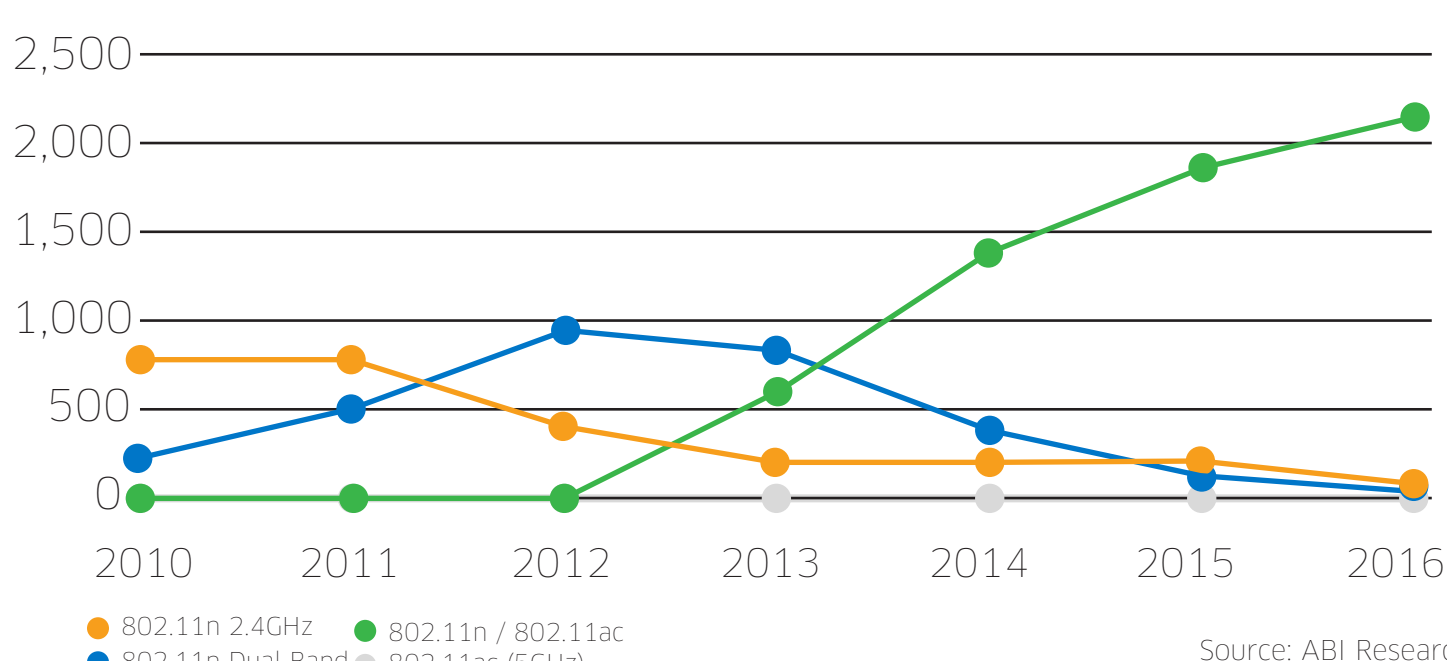

Over 2 billion 802.11ac devices by 2016

802.11ac Wi-Fi Chipset Forecast (in millions)